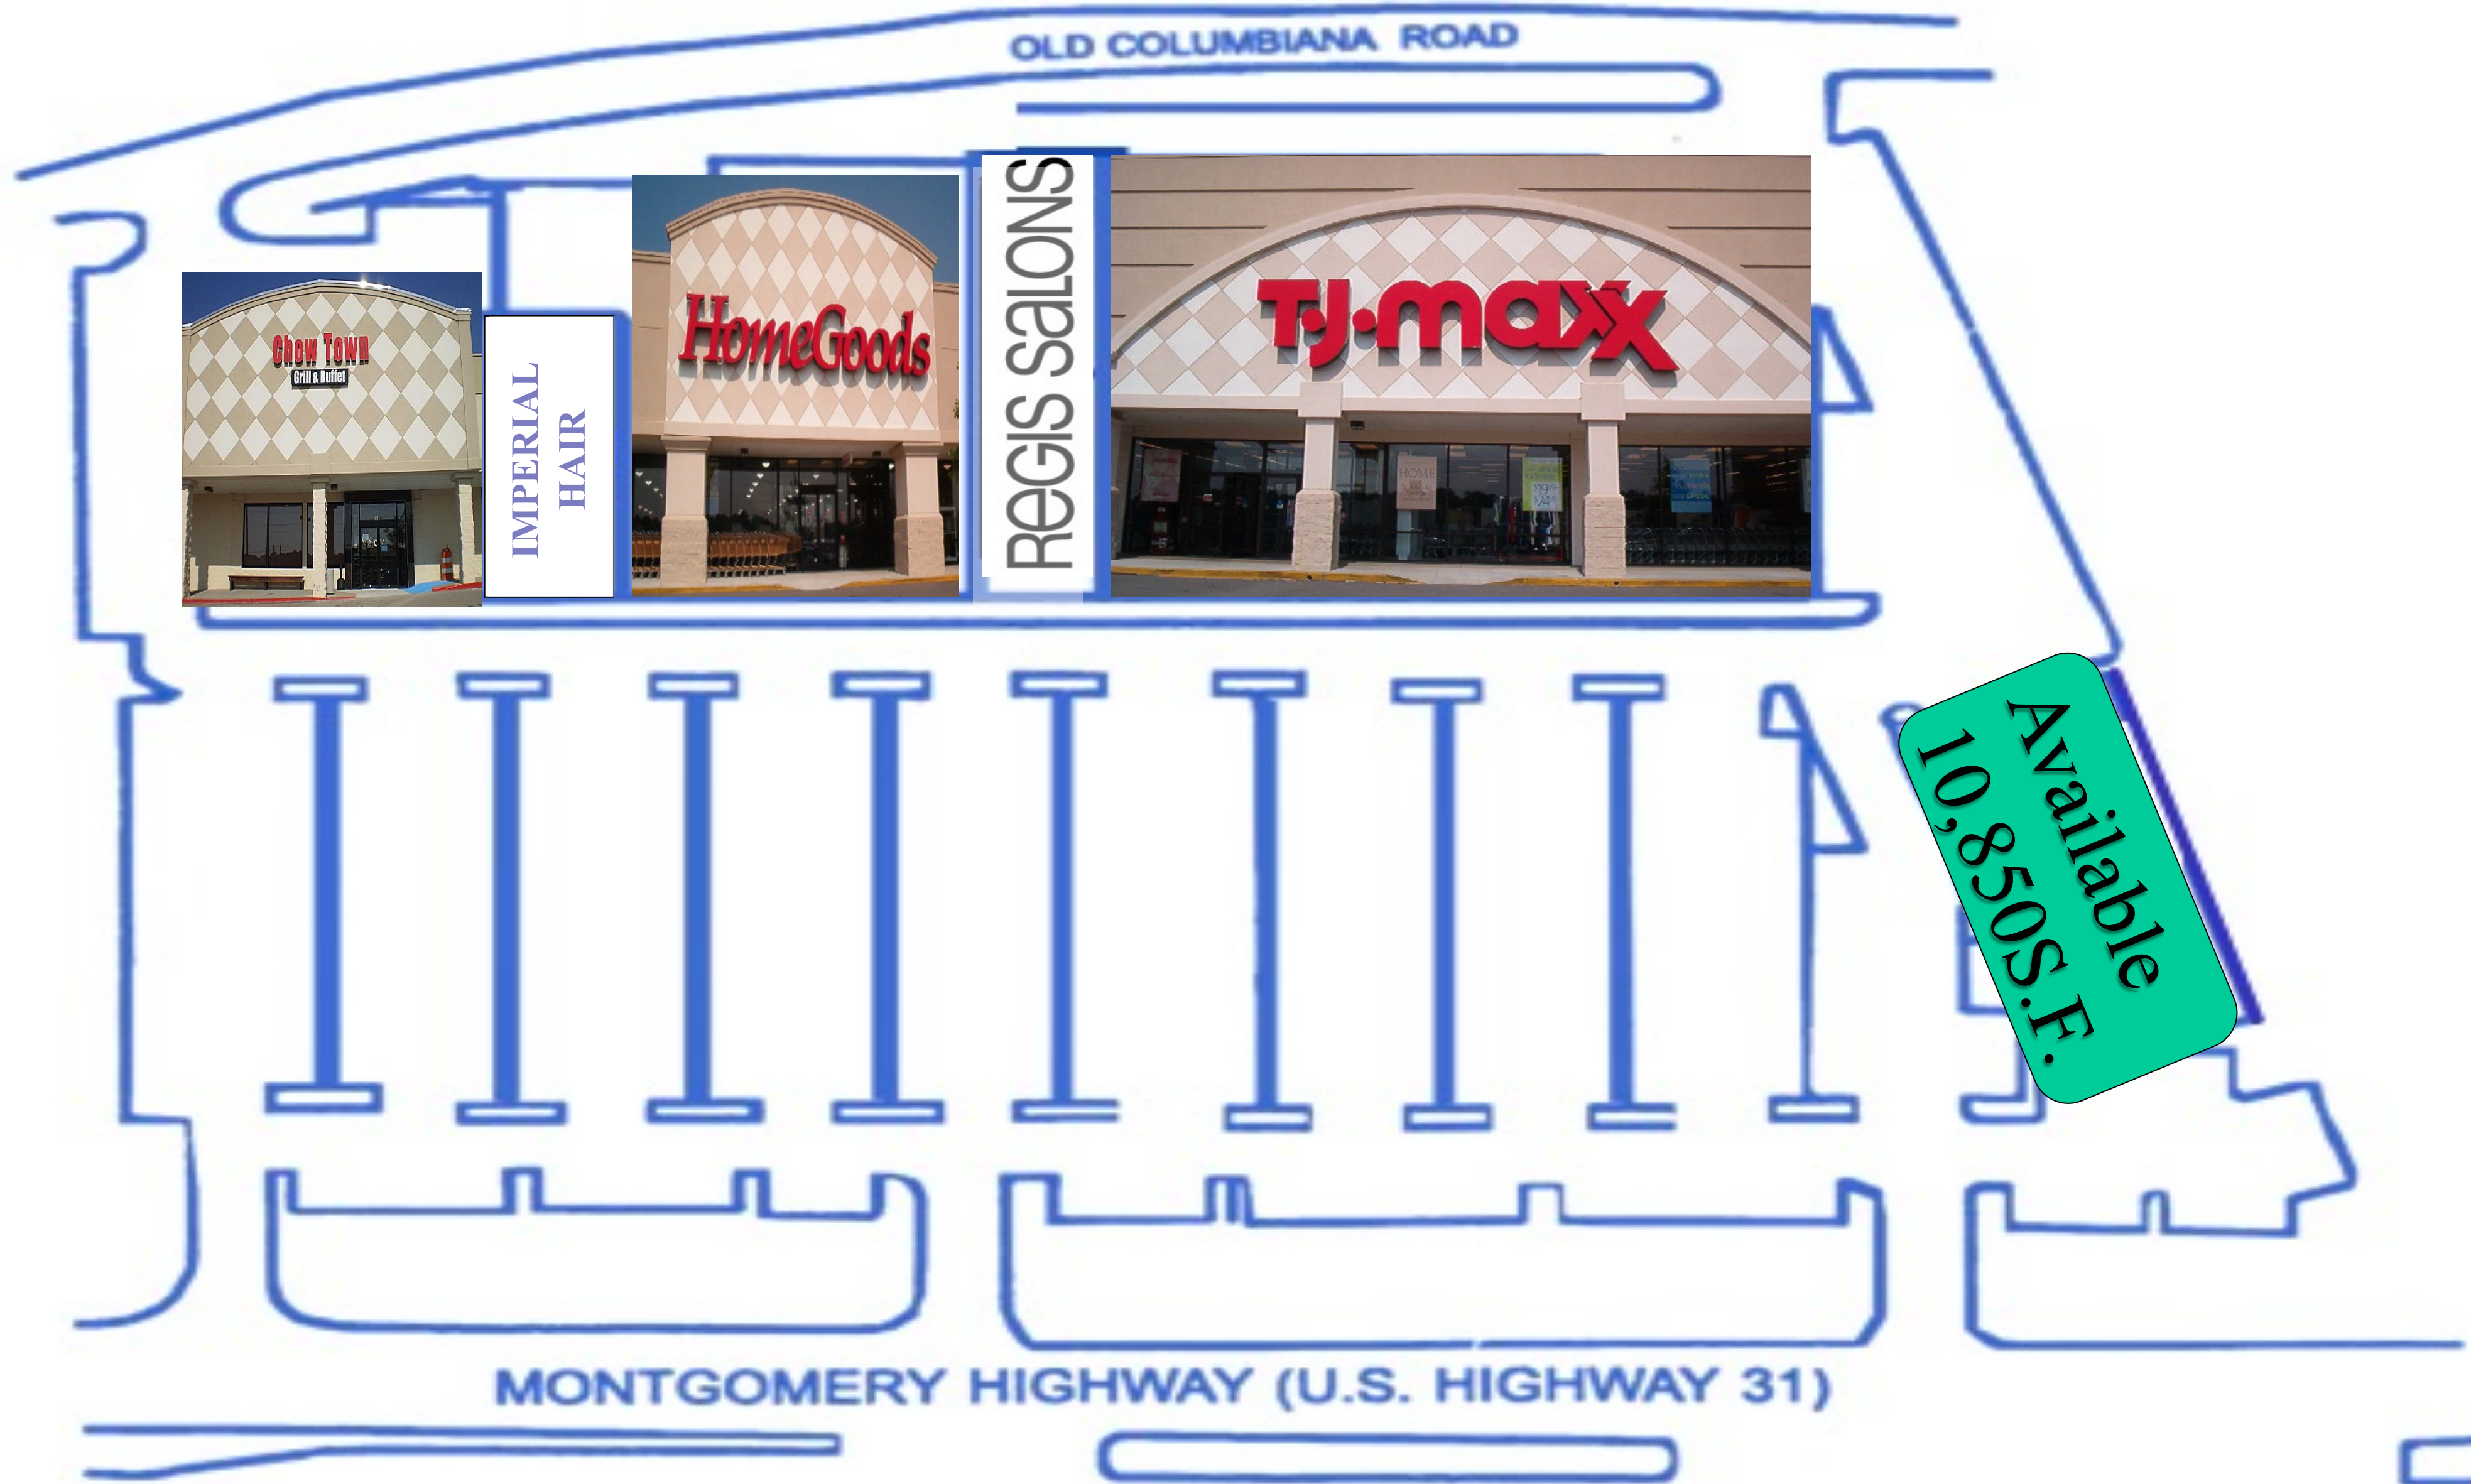

# HOOVER SQUARE

## Birmingham Alabama

### 1646 Montgomery Highway Hoover, Alabama 35216

	3 mi. Ring	5 mi. Ring	10 mi. Ring
Population:	54,000	108,000	401,000
Households:	23,000	45,000	166,000
Average Income:	\$76,000	\$82,000	\$64,000
GLA:	93,629 sf		
Traffic Count:	41,000 cars		